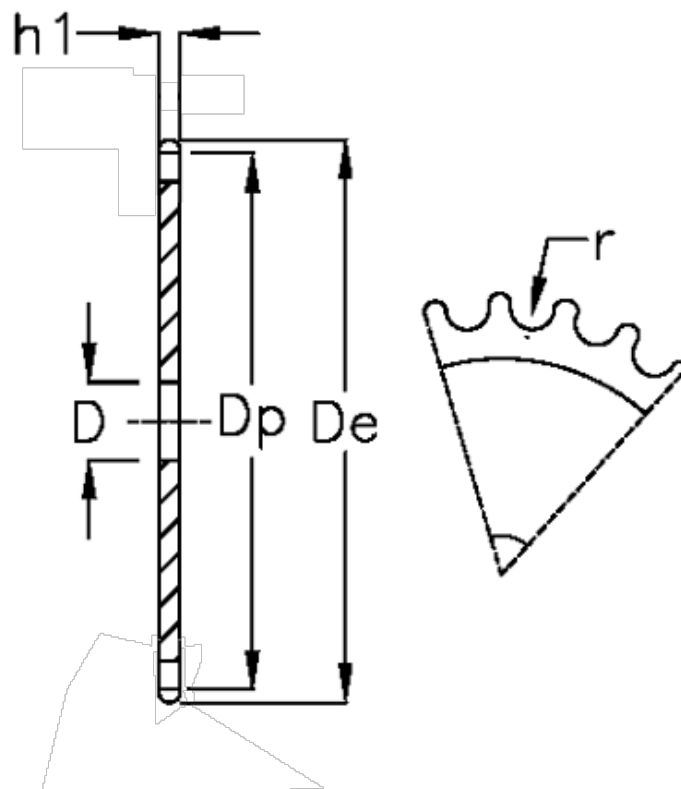

Article number: 616021011027

Description: Plate wheel 28 B-1 Z=27 simplex

Measures

C	= 5
D	= 30
De	= 401
Dp	= 382.88
For chain size	= 1 3/4 x 1 1/4
For chain type	= 28 B-1
h1	= 29.4
Number of teeth	= 27

$r = 27.94$